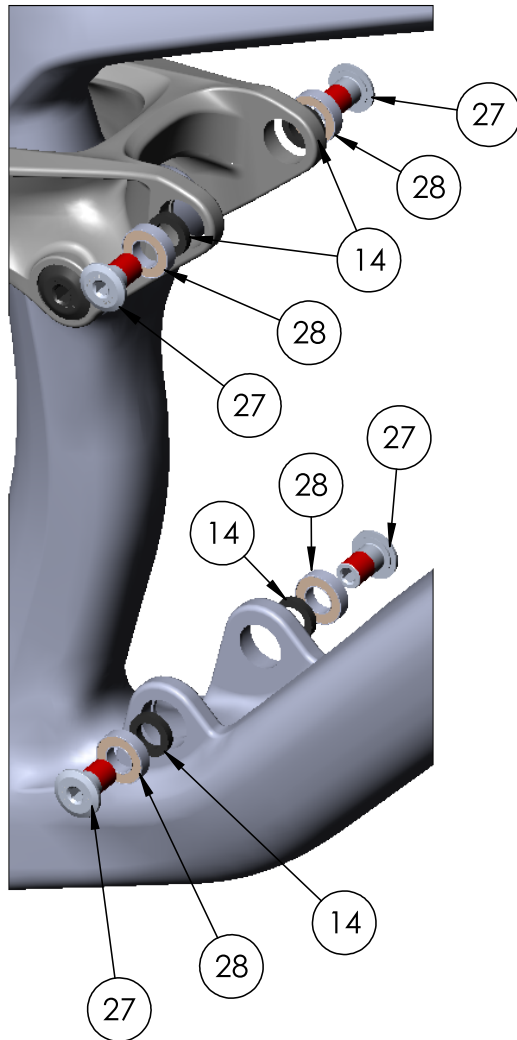

### MY20 Fuel EX Carbon Parts Quick Reference

Item	Description	Part Number	Qty	Note
1	Mainframe		1	
2	Seatstay		1	
3	Chainstay		1	
4	Upper Downtube Armor	W529228	1	
5	Knockblock Chip	536723	1	
6	M4x16mm Bolt	W532763	4	Torque 3Nm
7	"Control Freak" Cable Guide	W519232	1	
8	Rocker Link			
9	Frame Storage Door	W583862	1	
10	MY20 Chainstay Guard	W583087	1	
11	Seatstay Guard	W583089	1	
12	Lower Downtube Guard	W583088	1	
13	M4x6mm Bolt	1042535	2	2x per bike
14	Shaped M4 Nut		1	
15	MY21 Chainstay Guard	W1048535	1	

Item	Description	Part Number	Qty	Note	
13	Mino Link Bolt	W579296	2	Torque 17Nm	
14	Rocker:Seatstay Bearing	W529224	2		
15	Rocker:Seatstay Spacer	W529969	2		
16	Mino Link Nut	W529223	2		
17	Rocker Axle	W535469	1	Torque 22Nm	Kit 599910
18	Rocker Axle Spacer	W290057	2		
19	Rocker Bearing	W586543	2		
20	Rocker Pivot Sleeve	W310155	1		
21	Rocker Axle Nut	W311582	1		
22	Main Pivot Axle	599909	1	Torque 30Nm	
23	Main Pivot Spacer	W440921	2		
24	Main Pivot Bearing	W302025	2	26x17x10mm	
25	Main Pivot Nut	W584134	1		
26	Main Pivot Sleeve	599909	1		

Item	Description	Part Number	Qty	Note
14	Shock Bearing Spacer	W529969	4	
27	Thru Shaft Bolt	W583804	4	Torque 17Nm
28	Shock Bearing	W293466	4	
29	Upper Shock Axle	599898	1	
30	Shock Axle Cap Bolt	599898	2	Torque 10Nm
31	Lower Shock Axle	599899	1	

Item	Description	Part Number	Qty	Note
32	ABP Bearing	W583424	2	20x30x7mm
33	Axle Guide	W583419	1	
34	23mm ABP Nut	W583420	1	Torque 15Nm
35	ABP Spacer	W583422	2	25x20x3mm
36	Thru Axle, Boost 148	W583469	1	Torque 10Nm 184.5mm Length M12x1.0x15.5mm Threading
37	Derailleur Hanger	W583423	1	Torque 25Nm