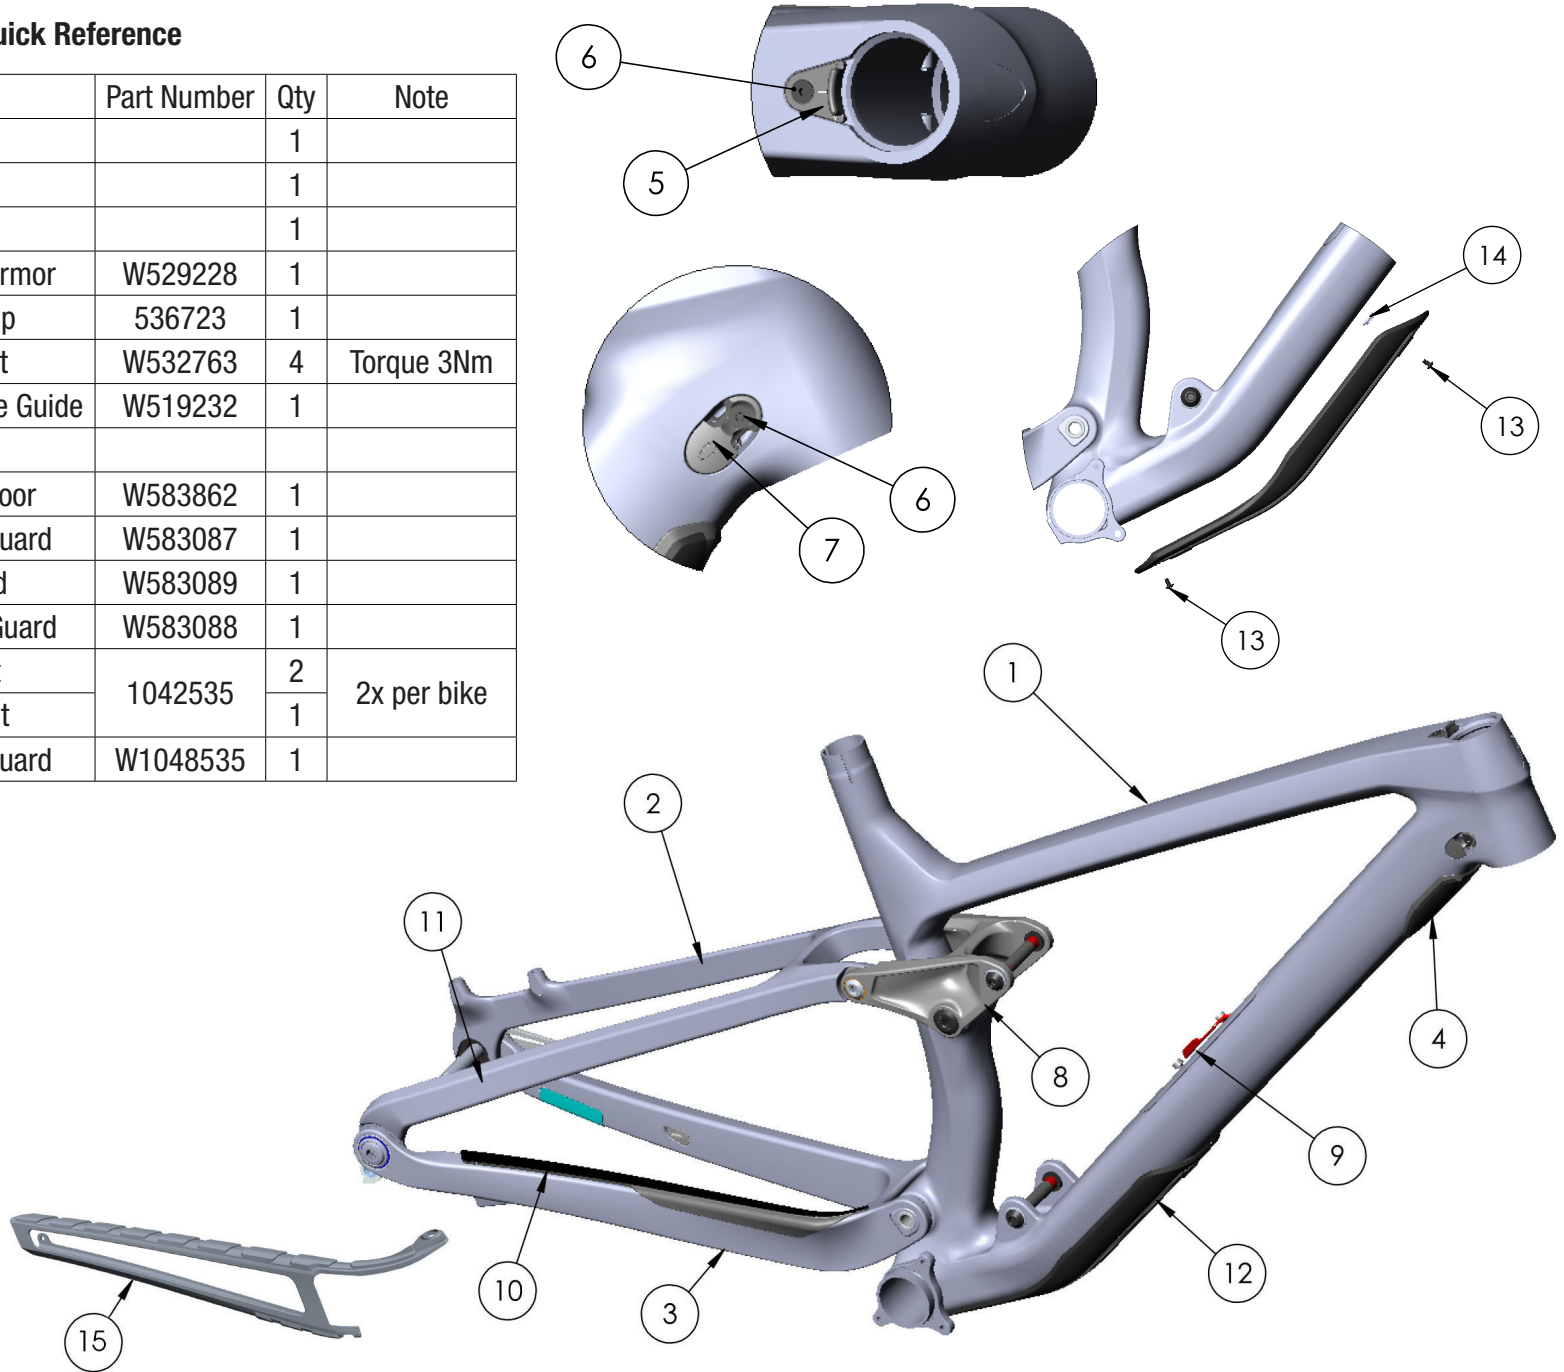

### MY20 Fuel EX Carbon Parts Quick Reference

Item	Description	Part Number	Qty	Note
1	Mainframe		1	
2	Seatstay		1	
3	Chainstay		1	
4	Upper Downtube Armor	W529228	1	
5	Knockblock Chip	536723	1	
6	M4x16mm Bolt	W532763	4	Torque 3Nm
7	"Control Freak" Cable Guide	W519232	1	
8	Rocker Link			
9	Frame Storage Door	W583862	1	
10	MY20 Chainstay Guard	W583087	1	
11	Seatstay Guard	W583089	1	
12	Lower Downtube Guard	W583088	1	
13	M4x6mm Bolt	1042535	2	2x per bike
14	Shaped M4 Nut		1	
15	MY21 Chainstay Guard	W1048535	1	

Item	Description	Part Number	Qty	Note	
13	Mino Link Bolt	W579296	2	Torque 17Nm	
14	Rocker:Seatstay Bearing	W529224	2		
15	Rocker:Seatstay Spacer	W529969	2		
16	Mino Link Nut	W529223	2		
17	Rocker Axle	W535469	1	Torque 22Nm	Kit 599910
18	Rocker Axle Spacer	W290057	2		
19	Rocker Bearing	W586543	2		
20	Rocker Pivot Sleeve	W310155	1		
21	Rocker Axle Nut	W311582	1		
22	Main Pivot Axle	599909	1	Torque 30Nm	
23	Main Pivot Spacer	W440921	2		
24	Main Pivot Bearing	W302025	2	26x17x10mm	
25	Main Pivot Nut	W584134	1		
26	Main Pivot Sleeve	599909	1		

Item	Description	Part Number	Qty	Note
14	Shock Bearing Spacer	W529969	4	
27	Thru Shaft Bolt	W583804	4	Torque 17Nm
28	Shock Bearing	W293466	4	
29	Upper Shock Axle	599898	1	
30	Shock Axle Cap Bolt	599898	2	Torque 10Nm
31	Lower Shock Axle	599899	1	

Item	Description	Part Number	Qty	Note
32	ABP Bearing	W583424	2	20x30x7mm
33	Axle Guide	W583419	1	
34	23mm ABP Nut	W583420	1	Torque 15Nm
35	ABP Spacer	W583422	2	25x20x3mm
36	Thru Axle, Boost 148	W583469	1	Torque 10Nm 184.5mm Length M12x1.0x15.5mm Threading
37	Derailleur Hanger	W583423	1	Torque 25Nm