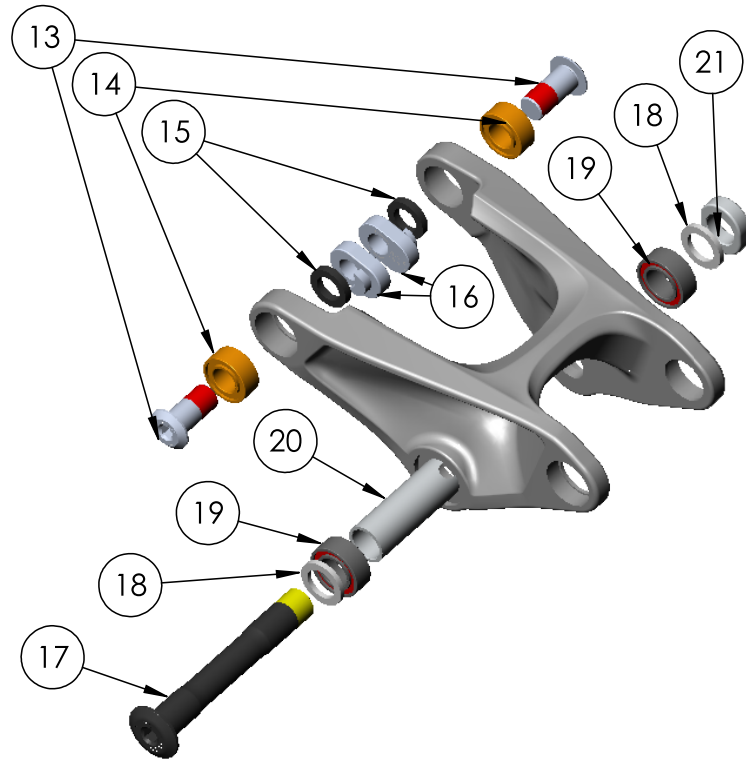

### MY20 Fuel EX Carbon Parts Quick Reference

Item	Description	Part Number	Qty	Note
1	Mainframe		1	
2	Seatstay		1	
3	Chainstay		1	
4	Upper Downtube Armor	W529228	1	
5	Knockblock Chip	536723	1	
6	M4x16mm Bolt	W532763	4	Torque 3Nm
7	"Control Freak" Cable Guide	W519232	1	
8	Rocker Link			
9	Frame Storage Door	W583862	1	
10	MY20 Chainstay Guard	W583087	1	
11	Seatstay Guard	W583089	1	
12	Lower Downtube Guard	W583088	1	
13	M4x6mm Bolt	1042535	2	2x per bike
14	Shaped M4 Nut		1	
15	MY21 Chainstay Guard	W1048535	1	

Item	Description	Part Number	Qty	Note	
13	Mino Link Bolt	W579296	2	Torque 17Nm	
14	Rocker:Seatstay Bearing	W529224	2		
15	Rocker:Seatstay Spacer	W529969	2		
16	Mino Link Nut	W529223	2		
17	Rocker Axle	W535469	1	Torque 22Nm	Kit 599910
18	Rocker Axle Spacer	W290057	2		
19	Rocker Bearing	W586543	2		
20	Rocker Pivot Sleeve	W310155	1		
21	Rocker Axle Nut	W311582	1		
22	Main Pivot Axle	599909	1	Torque 30Nm	
23	Main Pivot Spacer	W440921	2		
24	Main Pivot Bearing	W302025	2	26x17x10mm	
25	Main Pivot Nut	W584134	1		
26	Main Pivot Sleeve	599909	1		

Item	Description	Part Number	Qty	Note
14	Shock Bearing Spacer	W529969	4	
27	Thru Shaft Bolt	W583804	4	Torque 17Nm
28	Shock Bearing	W293466	4	
29	Upper Shock Axle	599898	1	
30	Shock Axle Cap Bolt	599898	2	Torque 10Nm
31	Lower Shock Axle	599899	1	

Item	Description	Part Number	Qty	Note
32	ABP Bearing	W583424	2	20x30x7mm
33	Axle Guide	W583419	1	
34	23mm ABP Nut	W583420	1	Torque 15Nm
35	ABP Spacer	W583422	2	25x20x3mm
36	Thru Axle, Boost 148	W583469	1	Torque 10Nm 184.5mm Length M12x1.0x15.5mm Threading
37	Derailleur Hanger	W583423	1	Torque 25Nm