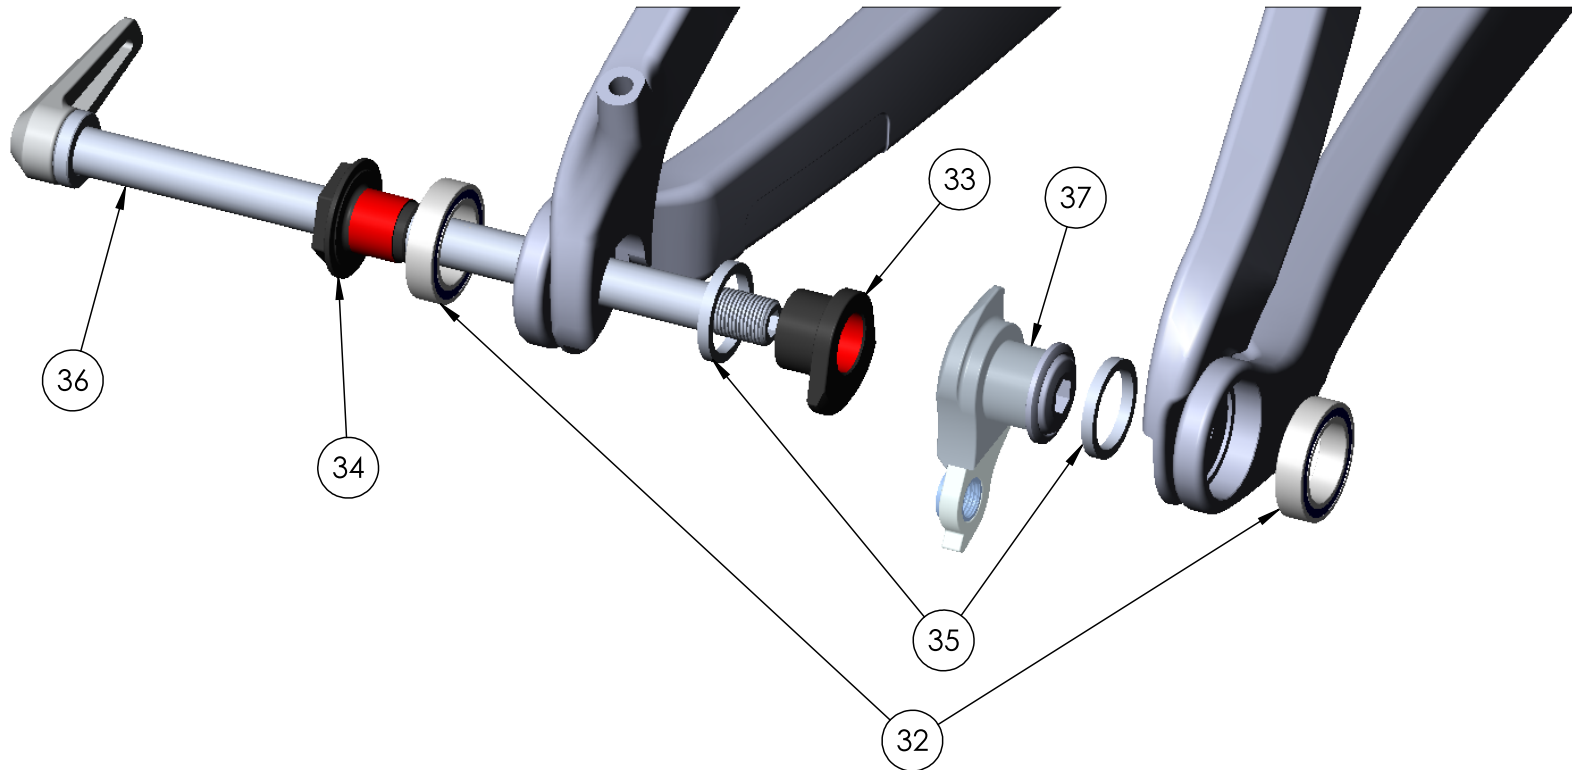

Item	Description	Part Number	Qty	Note
32	ABP Bearing	W583424	2	20x30x7mm
33	Axle Guide	W583419	1	
34	23mm ABP Nut	W583420	1	Torque 15Nm
35	ABP Spacer	W583422	2	25x20x3mm
36	Thru Axle, Boost 148	W583469	1	Torque 10Nm 184.5mm Length M12x1.0x15.5mm Threading
37	Derailleur Hanger	W583423	1	Torque 25Nm