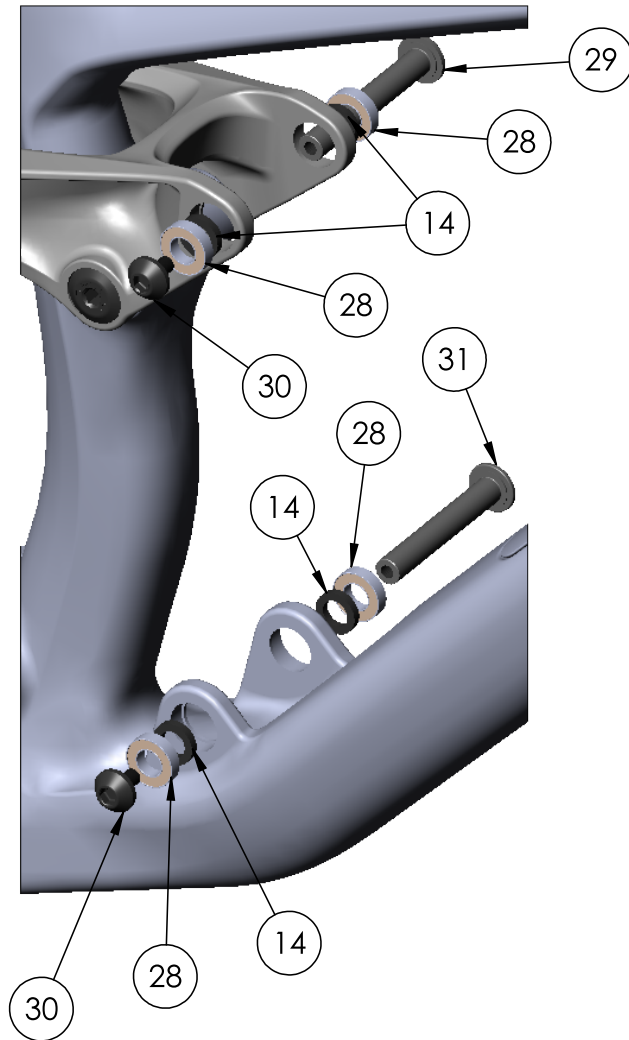

### MY20 Fuel EX Carbon Parts Quick Reference

Item	Description	Part Number	Qty	Note
1	Mainframe		1	
2	Seatstay		1	
3	Chainstay		1	
4	Upper Downtube Armor	W529228	1	
5	Knockblock Chip	536723	1	
6	M4x16mm Bolt	W532763	4	Torque 3Nm
7	"Control Freak" Cable Guide	W519232	1	
8	Rocker Link			
9	Frame Storage Door	W583862	1	
10	MY20 Chainstay Guard	W583087	1	
11	Seatstay Guard	W583089	1	
12	Lower Downtube Guard	W583088	1	
13	M4x6mm Bolt	1042535	2	2x per bike
14	Shaped M4 Nut		1	
15	MY21 Chainstay Guard	W1048535	1	

Item	Description	Part Number	Qty	Note	
13	Mino Link Bolt	W579296	2	Torque 17Nm	
14	Rocker:Seatstay Bearing	W529224	2		
15	Rocker:Seatstay Spacer	W529969	2		
16	Mino Link Nut	W529223	2		
17	Rocker Axle	W535469	1	Torque 22Nm	Kit 599910
18	Rocker Axle Spacer	W290057	2		
19	Rocker Bearing	W586543	2		
20	Rocker Pivot Sleeve	W310155	1		
21	Rocker Axle Nut	W311582	1		
22	Main Pivot Axle	599909	1	Torque 30Nm	
23	Main Pivot Spacer	W440921	2		
24	Main Pivot Bearing	W302025	2	26x17x10mm	
25	Main Pivot Nut	W584134	1		
26	Main Pivot Sleeve	599909	1		

Item	Description	Part Number	Qty	Note
14	Shock Bearing Spacer	W529969	4	
27	Thru Shaft Bolt	W583804	4	Torque 17Nm
28	Shock Bearing	W293466	4	
29	Upper Shock Axle	599898	1	
30	Shock Axle Cap Bolt	599898	2	Torque 10Nm
31	Lower Shock Axle	599899	1	

Item	Description	Part Number	Qty	Note
32	ABP Bearing	W583424	2	20x30x7mm
33	Axle Guide	W583419	1	
34	23mm ABP Nut	W583420	1	Torque 15Nm
35	ABP Spacer	W583422	2	25x20x3mm
36	Thru Axle, Boost 148	W583469	1	Torque 10Nm 184.5mm Length M12x1.0x15.5mm Threading
37	Derailleur Hanger	W583423	1	Torque 25Nm