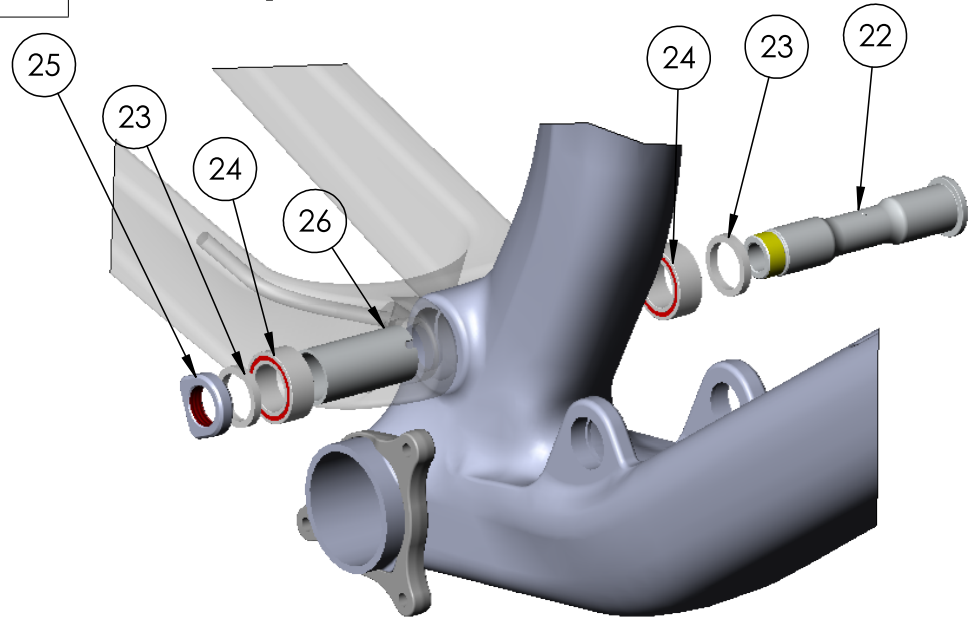

**FUEL EX**

Carbon

### MY20 Fuel EX Carbon Parts Quick Reference

Item	Description	Part Number	Qty	Note
1	Mainframe		1	
2	Seatstay		1	
3	Chainstay		1	
4	Upper Downtube Armor	W529228	1	
5	Knockblock Chip	536723	1	
6	M4x16mm Bolt	W532763	4	Torque 3Nm
7	"Control Freak" Cable Guide	W519232	1	
8	Rocker Link			
9	Frame Storage Door	W583862	1	
10	MY20 Chainstay Guard	W583087	1	
11	Seatstay Guard	W583089	1	
12	Lower Downtube Guard	W583088	1	
13	M4x6mm Bolt	1042535	2	2x per bike
14	Shaped M4 Nut		1	
15	MY21 Chainstay Guard	W1048535	1	

Item	Description	Part Number	Qty	Note	
13	Mino Link Bolt	W579296	2	Torque 17Nm	
14	Rocker:Seatstay Bearing	W529224	2		
15	Rocker:Seatstay Spacer	W529969	2		
16	Mino Link Nut	W529223	2		
17	Rocker Axle	W535469	1	Torque 22Nm	Kit 599910
18	Rocker Axle Spacer	W290057	2		
19	Rocker Bearing	W586543	2		
20	Rocker Pivot Sleeve	W310155	1		
21	Rocker Axle Nut	W311582	1		
22	Main Pivot Axle	599909	1	Torque 30Nm	
23	Main Pivot Spacer	W440921	2		
24	Main Pivot Bearing	W302025	2	26x17x10mm	
25	Main Pivot Nut	W584134	1		
26	Main Pivot Sleeve	599909	1		

Item	Description	Part Number	Qty	Note
14	Shock Bearing Spacer	W529969	4	
27	Thru Shaft Bolt	W583804	4	Torque 17Nm
28	Shock Bearing	W293466	4	
29	Upper Shock Axle	599898	1	
30	Shock Axle Cap Bolt	599898	2	Torque 10Nm
31	Lower Shock Axle	599899	1	